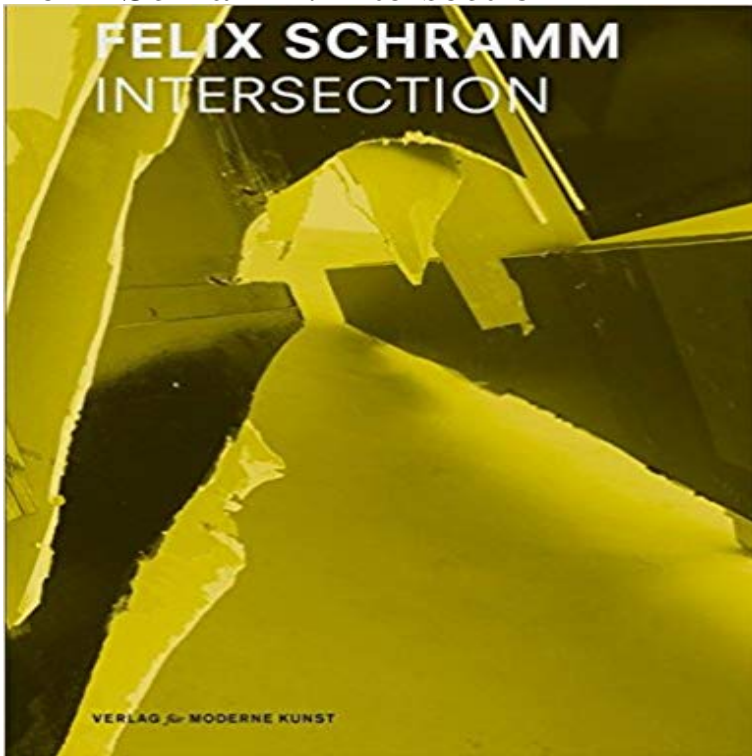

Felix Schramm: Intersection

Inspired by natural examples of erosion and destruction, German artist Felix Schramm (born 1970) introduces industrial materials into pre-existing spaces and manipulates them to appear as organic forms. Intersection contains images of Schramm's ruined installations and sculptures.