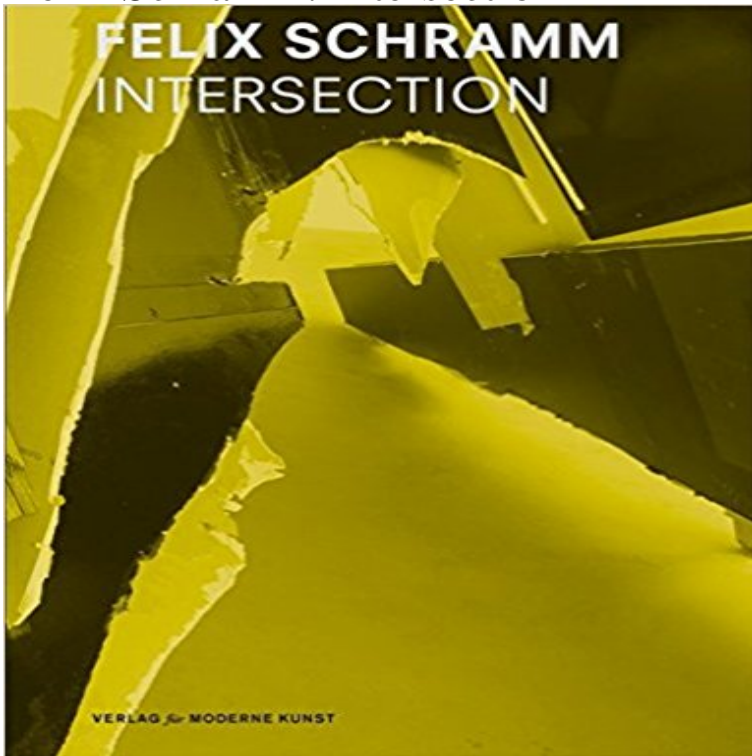

Felix Schramm: Intersection

Inspired by natural examples of erosion and destruction, German artist Felix Schramm (born 1970) introduces industrial materials into pre-existing spaces and manipulates them to appear as organic forms. Intersection contains images of Schramm's ruined installations and sculptures.